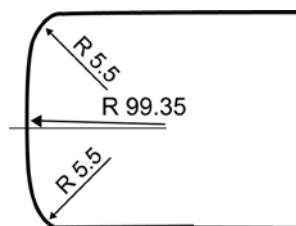

Profile Type

“L” profile 28 mm: R 5.5 mm

“U” profile 38 mm: R 3,3 mm

Matches

- **HPL laminates**
- **Laminate strips:** width 34/43 mm, length 4100 mm (10 pcs. / pallet = 41 rm)
- **Transparent splashproof profiles:** length 5000 mm
- **Pasted splashproof profiles:** in same color as the worktop, length: 5000 mm
- **Finishing edges**